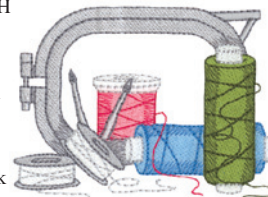

EMBROIDERY SUPPLIES*

File: KC0220 (C)
3.88"W X 2.91"H
ST: 15,379
Colors: 11
1. Silver
2. Lt. Charcoal
3. Pink2
4. Lt. Blue2
5. Blue2
6. Dk. Dk. Pink
7. Med. Lime
8. Dk. Dk. Avocado
9. White
10. Silver
11. Lt. Charcoal