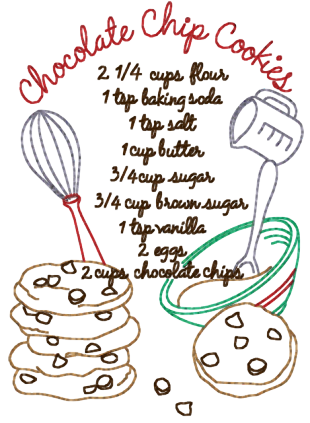

Cookie Recipes

15 Designs
F70813

Embroidery Club Feature Collection

Formats: art, dst, exp, hus, jef, ofm, pes, vip, vp3, xxx

GINGERSNAPS*
File: KC1626 (21)
4.88"W X 6.77"H
ST: 11.315 (15)
Colors: 9
1. Dk. Dk. Tangerine (1257)
2. Brown2 (1057)
3. Dk. Lime (1049)

OATMEAL RAISIN COOKIES*
File: KC1627 (21)
4.96"W X 6.83"H
ST: 12.371 (15)
Colors: 6
1. Med. Mauve (1382)
2. Dk. Dk. Purple2 (1233)
3. Lt. Lt. Brown (1272)
4. Tan (1055)
5. Teal (1090)
6. Dk. Dk. Orange (1146)
INCL. IN PACKS: F70813

SNICKERDOODLE COOKIES*
File: KC1628 (21)
4.90"W X 6.88"H
ST: 12.707 (15)
Colors: 7
1. Blue5 (1373)

CHOCOLATE CHIP COOKIES*
File: KC1629 (21)
4.93"W X 6.94"H
ST: 11.129 (15)
Colors: 5
1. Med. Mint (1301)
2. Med. Tan (1255)
3. Red (1147)
4. Lt. Charcoal (1041)
5. Dk. Dk. Umber (1131)
INCL. IN PACKS: F70813