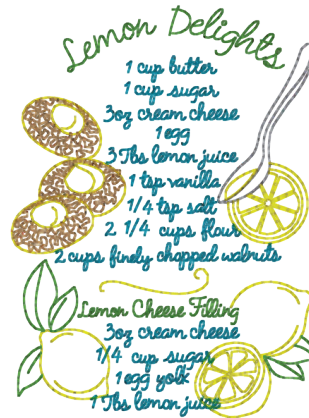

PEANUT BUTTER COOKIES*
File: KC1630 (21)
4.87"W X 6.85"H
ST: 13.041 (15)
Colors: 6
1. Med. Gray (1118)
2. Dk. Dk. Gold2 (1173)

S'MORES COOKIES*
File: KC1631 (21)
4.79"W X 6.90"H
ST: 11.089 (15)
Colors: 5
1. Blue Gray (1028)
2. Brown (1056)
3. Dk. Dk. Brown (1059)
4. Dk. Dk. Tangerine (1257)
5. Dk. Dk. Umber (1131)
INCL. IN PACKS: F70813

MONSTER COOKIES*
File: KC1632 (21)
4.96"W X 6.88"H
ST: 14.036 (15)
Colors: 11
1. Dk. Lime (1049)
2. Red (1147)
3. Dk. Yellow (1024)
4. Dk. Dk. Brown (1059)
5. Blue3 (1176)

SUGAR COOKIES*
File: KC1633 (21)
4.98"W X 6.59"H
ST: 11.245 (15)
Colors: 6
1. Med. Mint (1301)
2. Turquoise2 (1094)
3. Lt. Lt. Brown (1272)
4. Brown (1056)
5. Gray (1212)
6. Dk. Dk. Peach (1379)
INCL. IN PACKS: F70813

Cookie Recipes

15
Designs
F70813

Embroidery Club Feature Collection

Formats: art, dst, exp, hus, jef, ofm, pes, vip, vp3, xxx

PINWHEEL COOKIES*
File: KC1634 (21)
4.95"W X 6.86"H
ST: 10,716 (15)
Colors: 8
1. Med. Turquoise (1095)
2. Lt. Turquoise2 (1088)
3. Lt. Purple (1311)
4. Med. Turquoise3 (1294)
5. Dk. Dk. Tangerine (1257)
6. Dk. Dk. Yellow (1172)
7. Med. Purple2 (1312)
8. Med. Periwinkle (1335)
INCL. IN PACKS: F70813