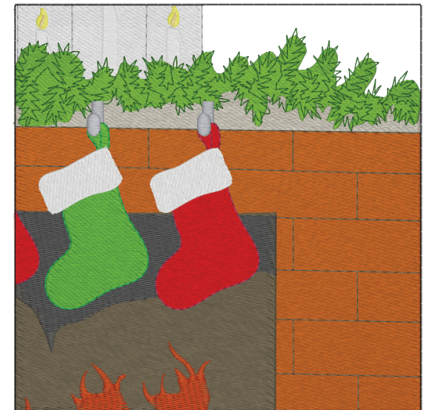

SANTA WINDOW SCENE #6
File: NFC0512 (**)
5.00"W X 4.99"H
ST: 42,697 (15)
Colors: 18
1. Lt. Umber (1062)
2. Lt. Silver (1010)
3. Pearl (1071)
4. Med. Yellow4 (1171)
5. Lt. Tangerine (1155)
6. Med. Gray (1118)
7. Dk. Avocado2 (1170)
8. Dk. Green (1103)
9. Dk. Dk. Tangerine (1257)
10. Dk. Umber (1229)
11. Dk. Umber2 (1239)
12. Dk. Dk. Orange (1146)
13. Dk. Dk. Lime (1050)
14. Red (1147)
15. Med. Gray (1118)
16. Dk. Red (1182)
17. Green3 (1079)
18. White (1001)
19. Black (1000)
INCL. IN PACKS: 970791