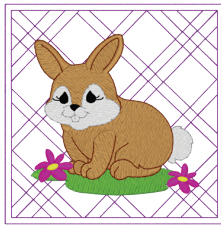

BUNNY QUILT SQUARE

File: CH4002 (17)
3.42"W X 3.42"H
ST: 12,010 (12)

1. Colors: 9
1. Dk. Dk. Purple
  2. Dk. Dk. Lime
  3. White
  4. Brown2
  5. Dk. Brown
  6. Med. Gray
  7. Black
  8. Med. Plum
  9. Med. Yellow3