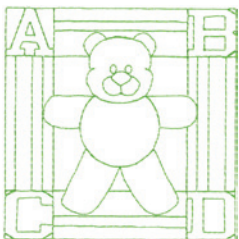

TEDDY BEAR QUILT SQUARE*
File: KC0480 (09)
4.96"W X 4.98"H
ST: 2,978
Colors: 1
1. Lt. Lt. Green