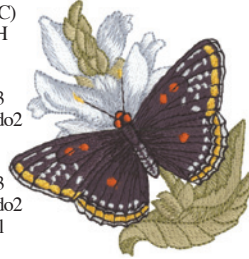

BALTIMORE CHECKERSPOUT/TURTLEHEAD PLANT*

File: WL2041 (C)
3.52"W X 3.72"H
ST: 18,888

Colors: 12

1. Lt. Avocado3
2. Med. Avocado2
3. White
4. Gray
5. Lt. Avocado3
6. Med. Avocado2
7. Dk. Charcoal
8. White
9. Med. Yellow4
10. Med. Gold
11. Dk. Tangerine
12. Black