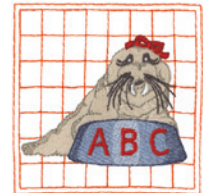

LAMB*
 File: CH1593 (C)
 ST: 11,741
 Colors: 11
 1. Lt. Purple

- 2. White
- 3. Lt. Teal
- 4. Gray
- 5. Yellow
- 6. Blue
- 7. Dk. Teal
- 8. Black
- 9. White
- 10. Lt. Pink
- 11. Dk. Pink

RACCOON*
 File: CH1594 (C)
 ST: 12,743
 Colors: 11
 1. Lt. Blue

- 2. Gray
- 3. Yellow
- 4. Gray
- 5. Black
- 6. White
- 7. Dk. Brown
- 8. White
- 9. Off-White
- 10. Black
- 11. Brown

MONKEY*
 File: CH1595 (C)
 ST: 15,032
 Colors: 13
 1. Gold

- 2. Dk. Brown
- 3. Black
- 4. White
- 5. Off-White
- 6. Yellow
- 7. Blue
- 8. Green
- 9. Blush
- 10. Brown
- 11. Dk. Brown
- 12. White
- 13. Gray

PUPPY*
 File: CH1596 (C)
 ST: 11,288
 Colors: 7
 1. Red

- 2. Taupe
- 3. Dk. Brown
- 4. Black
- 5. Off-White
- 6. Gray
- 7. White

BUNNY*
 File: CH1597 (C)
 ST: 13,716
 Colors: 13
 1. Lt. Green

- 2. White
- 3. Green
- 4. Gray
- 5. Yellow
- 6. Lt. Green
- 7. Green
- 8. Orange
- 9. Dk. Green
- 10. Dk. Brown
- 11. Gold
- 12. Black
- 13. White